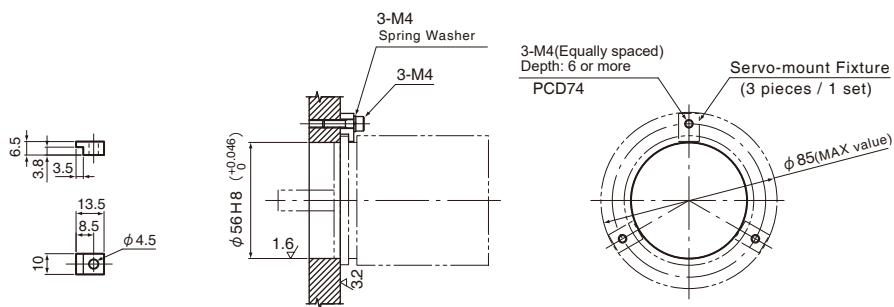

● MRE-32SP062SAC

● MRE-32SP062SBC

● MRE-32SP062S□C Accessory Model : SB-01
Mounting fixture for MRE-32SP062S□C Servo mount . (3 pieces set)

● MRE-32SP062S□C Option Model : SH-01
Mounting fixture for MRE-32SP062S□C Reinforced servo mount . (2 pieces set)