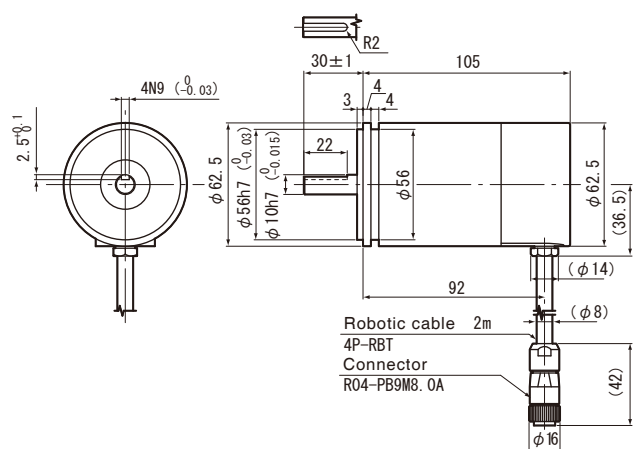

● MRE-32SP062SAC

● MRE-32SP062SBC

● MRE-32SP062S□C Accessory Model : SB-01
Mounting fixture for MRE-32SP062S□C Servo mount . (3 pieces set)

● MRE-32SP062S□C Option Model : SH-01
Mounting fixture for MRE-32SP062S□C Reinforced servo mount . (2 pieces set)