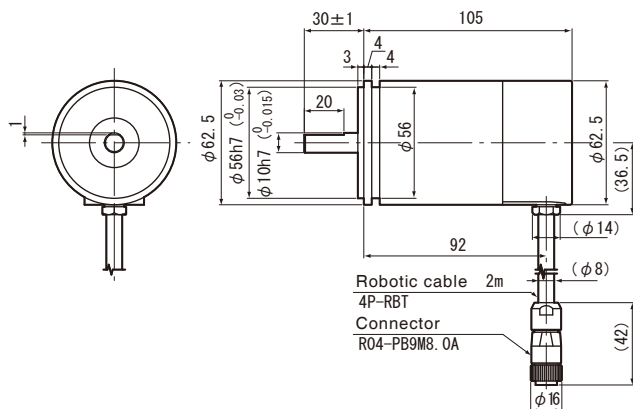

● MRE-32SP062SAC

● MRE-32SP062SBC

● MRE-32SP062S□C Accessory Model : SB-01
Mounting fixture for MRE-32SP062S□C Servo mount . (3 pieces set)

● MRE-32SP062S□C Option Model : SH-01
Mounting fixture for MRE-32SP062S□C Reinforced servo mount . (2 pieces set)