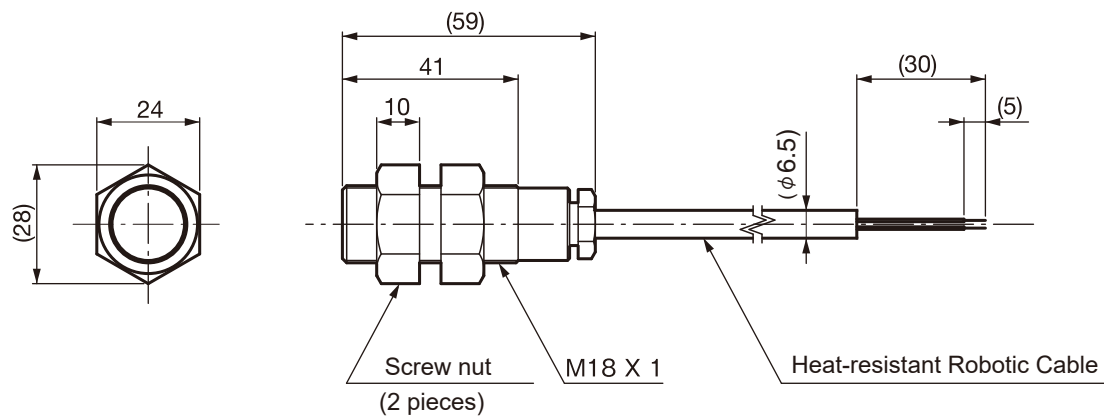

● M18 Threaded type of sensor

HPS-M18M-5 (Threaded type of sensor)

Option

M18L (L type mounting bracket)

HPM-22 (Magnet)

HPM-34 (Magnet)