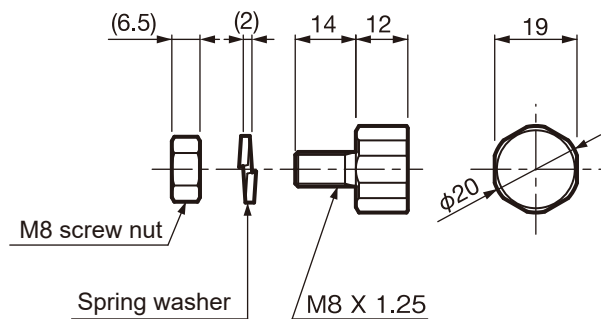

● M18 Threaded type of sensor

HPS-M18M-5 (Threaded type of sensor)

Option

M18L (L type mounting bracket)

HPM-22 (Magnet)

HPM-34 (Magnet)