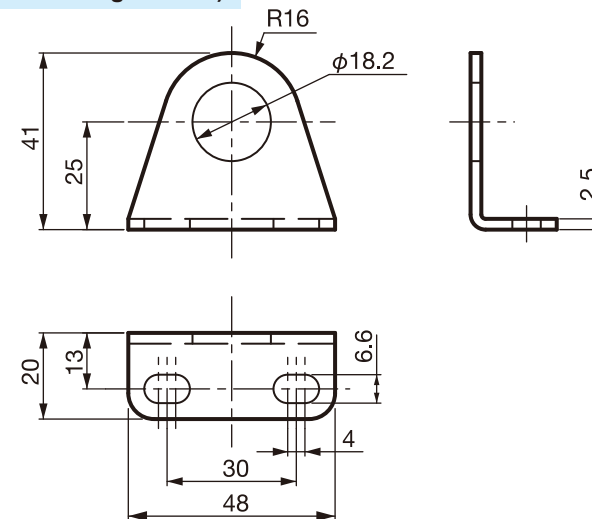

● M18 Threaded type of sensor

HPS-M18M-5 (Threaded type of sensor)

Option

M18L (L type mounting bracket)

HPM-22 (Magnet)

HPM-34 (Magnet)