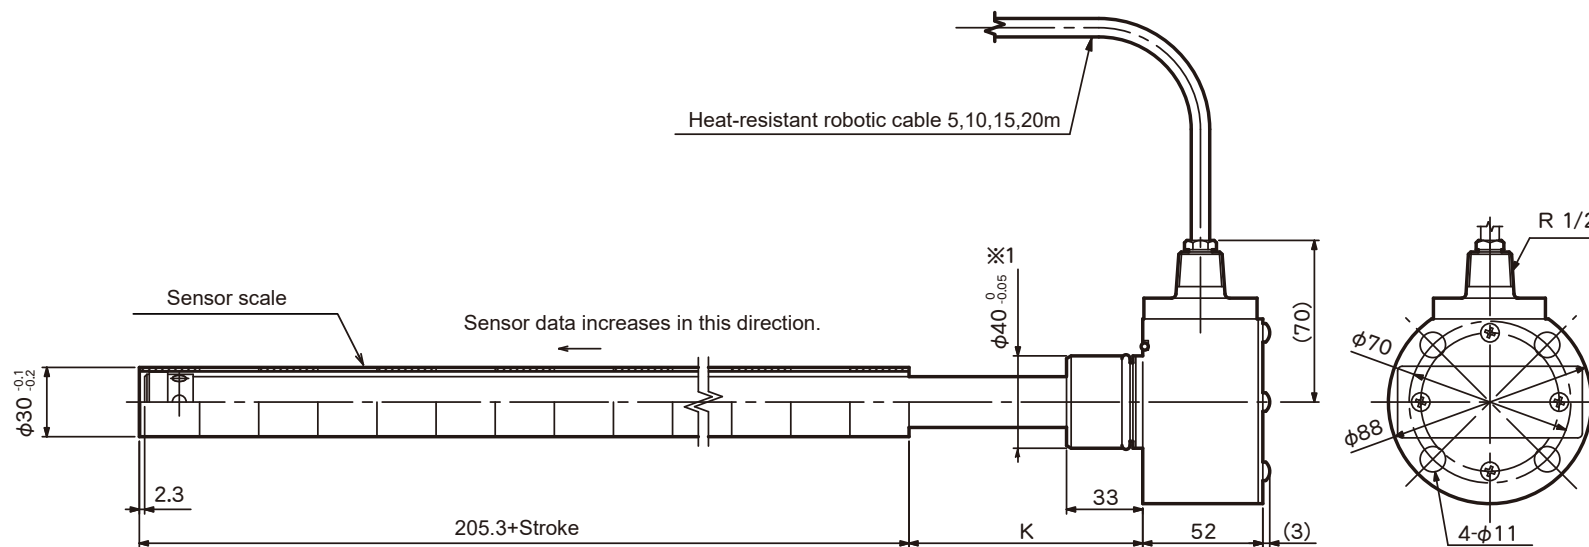

● IRS-51.2P□30□PA□

Accessory: Hexagon socket head cap screw M10 x 65

Backward limit K	A	B	C	D
	50mm	75.6mm	101.2mm	126.8mm

※1: IRS-51.2PA30: diameter is [$\phi 40_{\pm 0.02}$]