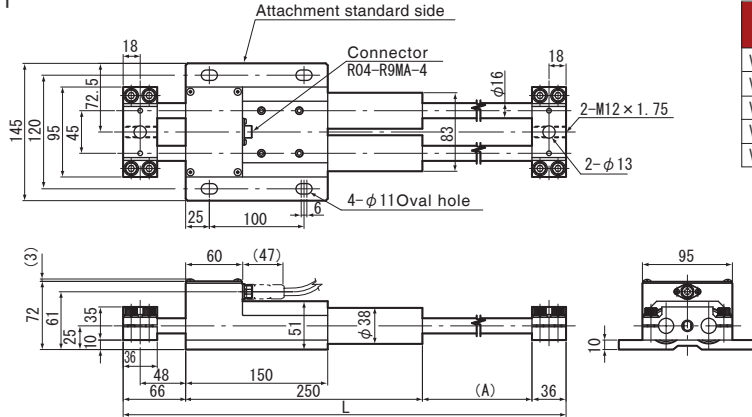

Units: mm

● VLS-2048PY

Sensor model	Max. detection stroke	L	(A)
VLS-2048PY	2048	2438	2086
VLS-2048PY1800	1800	2190	1838
VLS-2048PY1600	1600	1990	1638
VLS-2048PY1500	1500	1890	1538
VLS-2048PY1200	1200	1590	1238