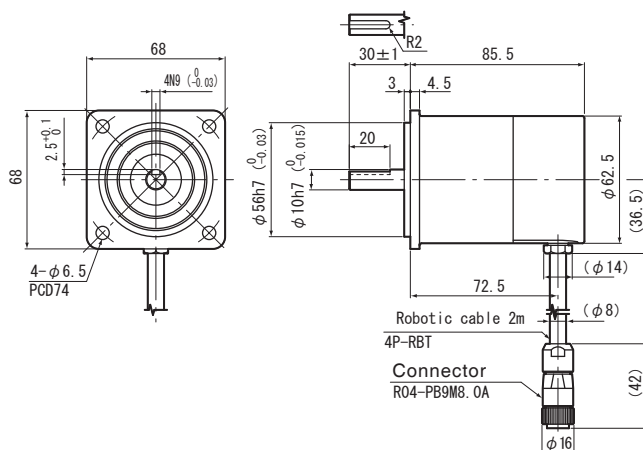

●MRE-32SP062FAC

●MRE-32SP062FBC

●MRE-G□SP062FAC (□: 64, 128, 160, 256, 320)

●MRE-G□SP062FBC (□: 64, 128, 160, 256, 320)

●Mounting hole dimensions for flange