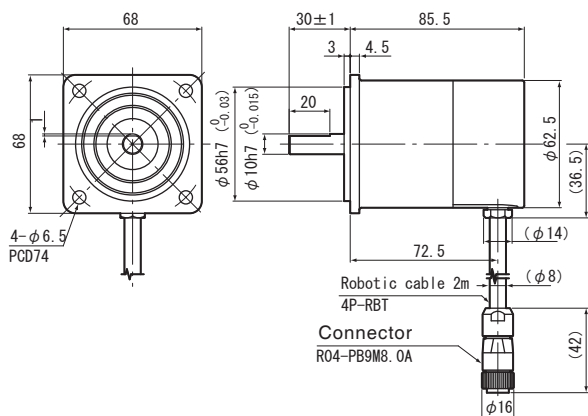

●MRE-32SP062FAC

●MRE-32SP062FBC

●MRE-G□SP062FAC (□: 64, 128, 160, 256, 320)

●MRE-G□SP062FBC (□: 64, 128, 160, 256, 320)

●Mounting hole dimensions for flange