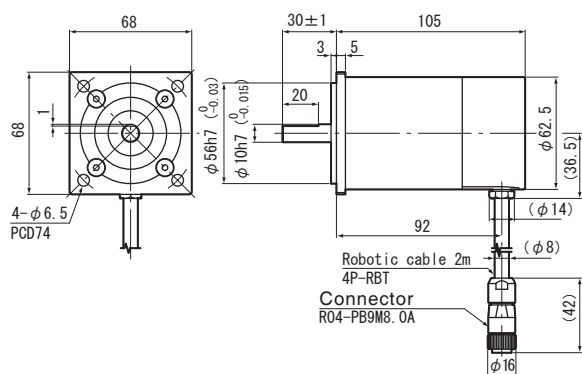

●MRE-32SP062FAC

●MRE-32SP062FBC

●MRE-G□SP062FAC (□: 64, 128, 160, 256, 320)

●MRE-G□SP062FBC (□: 64, 128, 160, 256, 320)

●Mounting hole dimensions for flange