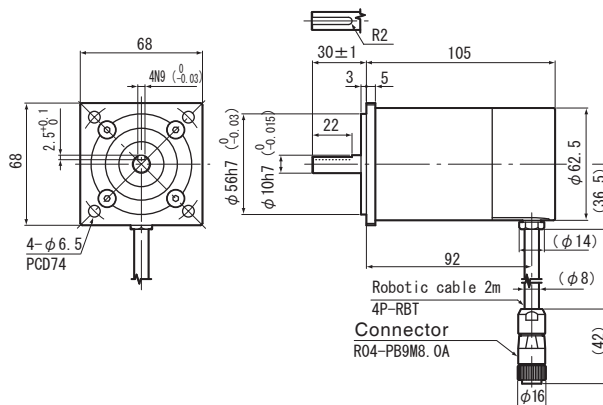

●MRE-32SP062FAC

●MRE-32SP062FBC

●MRE-G□SP062FAC (□: 64, 128, 160, 256, 320)

●MRE-G□SP062FBC (□: 64, 128, 160, 256, 320)

●Mounting hole dimensions for flange