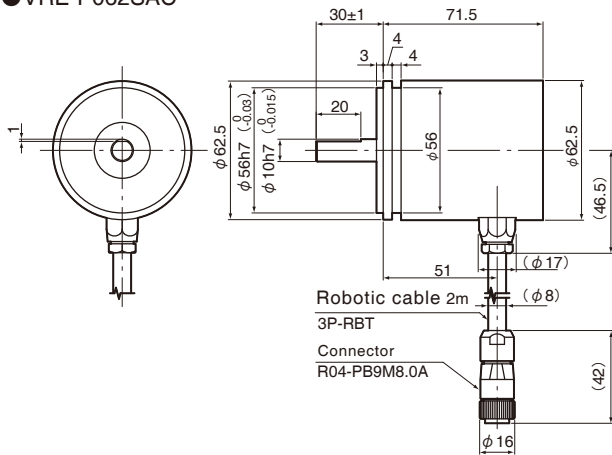

● VRE-P062SAC

● VRE-P062SBC

● VRE-P062S□C Accessory Model : SB-01

Mounting fixture for VRE-P062S□C Servo mount . (3 pieces set)

● VRE-P062S□C Option Model : SH-01

Mounting fixture for VRE-P062S□C Reinforced servo mount . (2 pieces set)