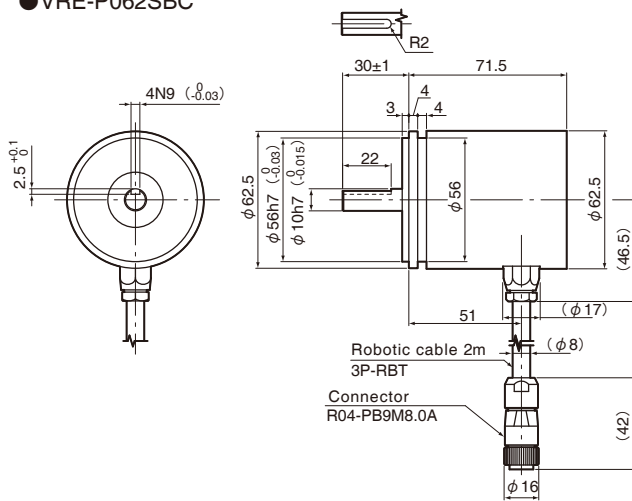

● VRE-P062SAC

● VRE-P062SBC

● VRE-P062S□C Accessory Model : SB-01

Mounting fixture for VRE-P062S□C Servo mount . (3 pieces set)

● VRE-P062S□C Option Model : SH-01

Mounting fixture for VRE-P062S□C Reinforced servo mount . (2 pieces set)