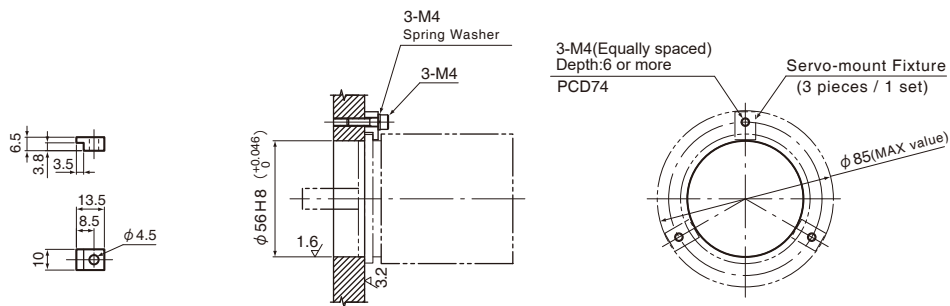

● VRE-P062SAC

● VRE-P062SBC

● VRE-P062S□C Accessory Model : SB-01

Mounting fixture for VRE-P062S□C Servo mount . (3 pieces set)

● VRE-P062S□C Option Model : SH-01

Mounting fixture for VRE-P062S□C Reinforced servo mount . (2 pieces set)