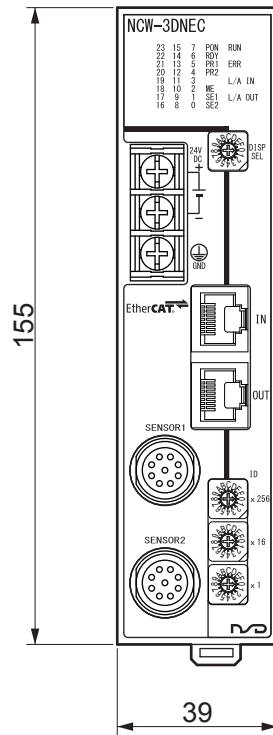

Units: mm

● NCW-3DNEC

Mounting hole

DIN rail