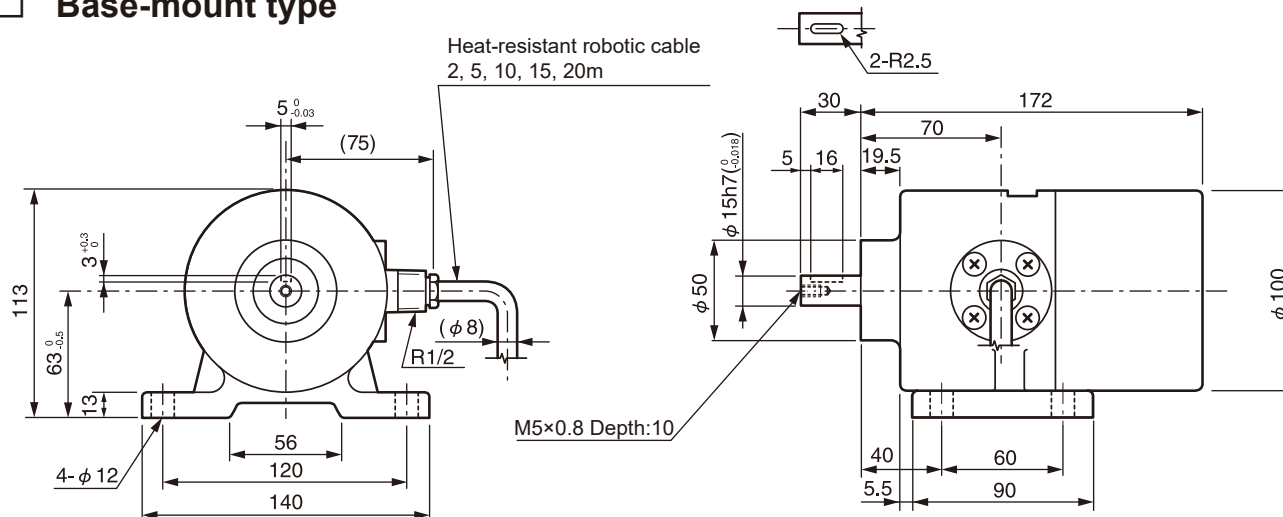

● MRE-□SP101FK□ Flange-mount type

Accessory sunk key

● MRE-□SP101LK□ Base-mount type

Accessory sunk key