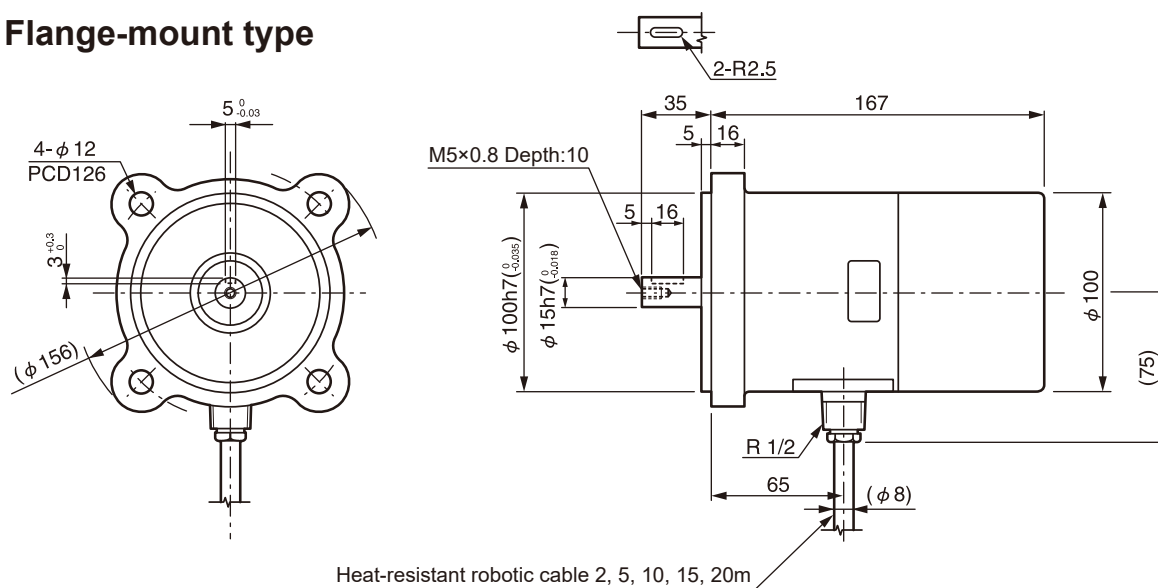

● MRE-□SP101FK□ Flange-mount type

Accessory sunk key

● MRE-□SP101LK□ Base-mount type

Accessory sunk key