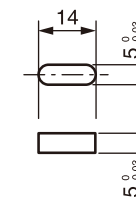

● MRE-□SP101FK□ Flange-mount type

Accessory sunk key

● MRE-□SP101LK□ Base-mount type

Accessory sunk key