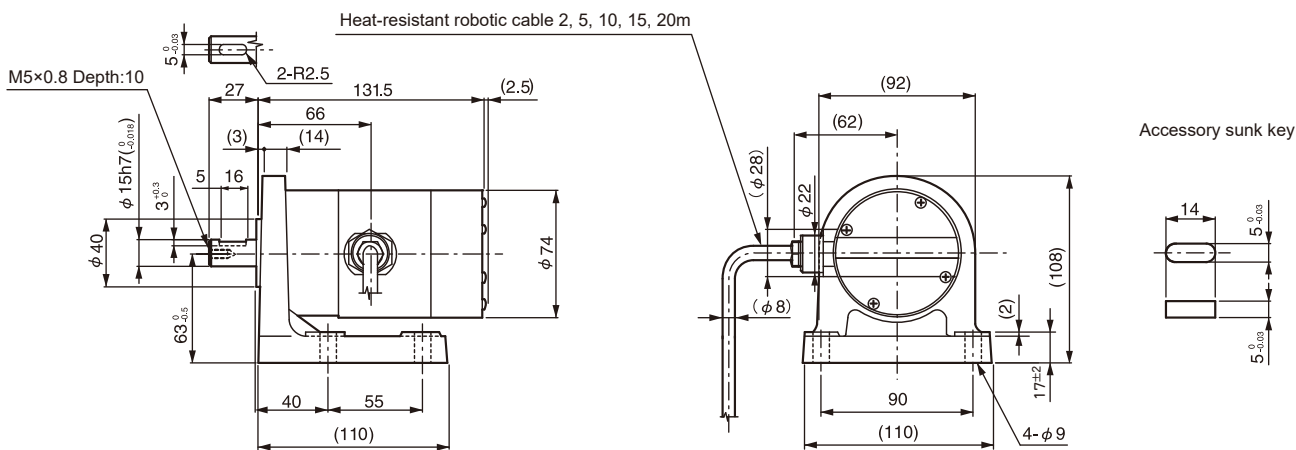

●VRE-P074FK □ Flange-mount type

●VRE-P074LK □ Base-mount type

●VRE-P074MK □ Face-mount type