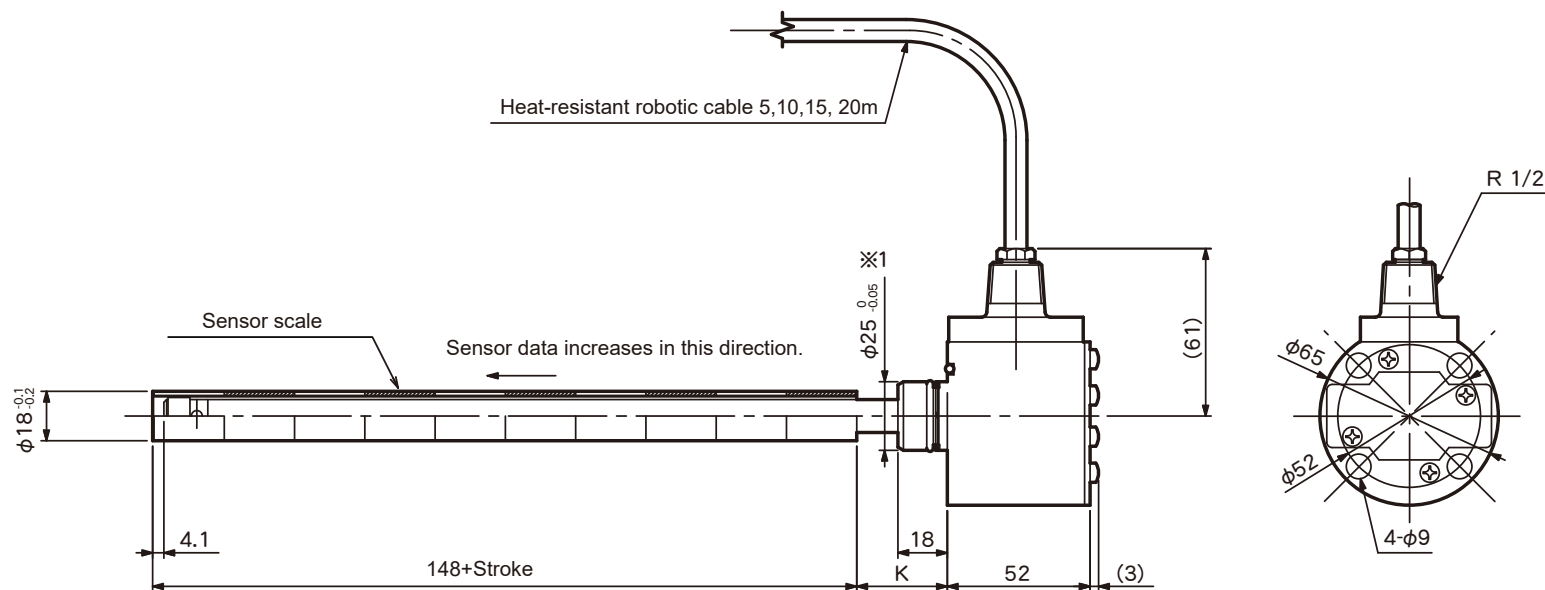

● IRS-32.8P□18□PA□

Accessory: Hexagon socket head cap screw M8 x 65

Backward limit K	A	B	C	D
	33mm	58.6mm	84.2mm	109.8mm

※1: IRS-32.8PA18: diameter is [$\phi 25_{-0.02}^0$]