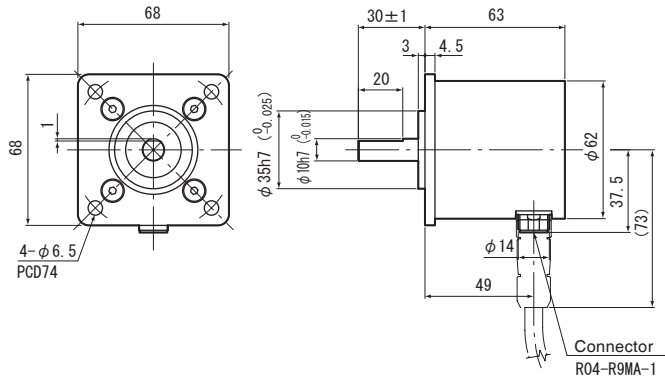

● VRE-16TS062FAL

● Mounting hole dimensions for flange