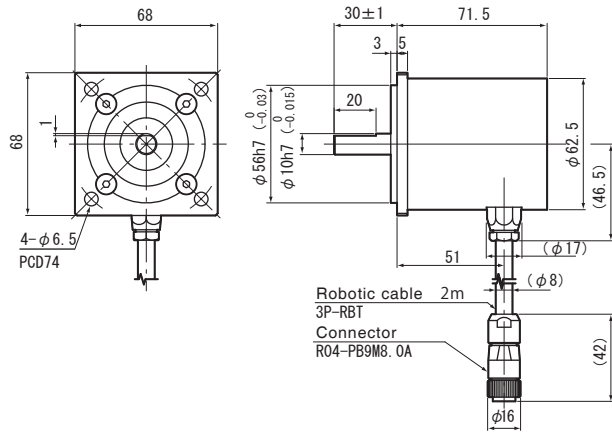

● VRE-P062FAC

● Mounting hole dimensions for flange