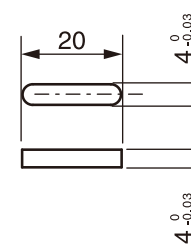

●VRE-P061FK□ Flange-mount type

Accessory sunk key

●Option Model: RB-01
L-type flange for VRE-P061