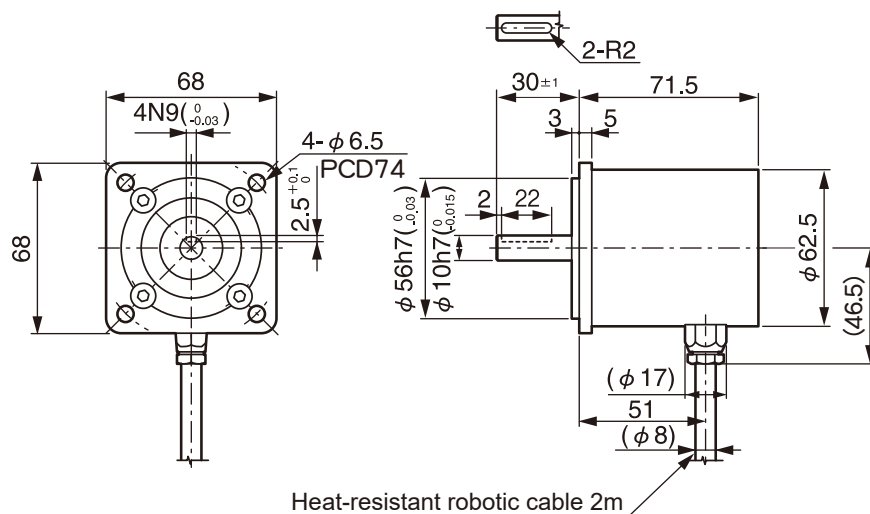

●VRE-P061FK□ Flange-mount type

Accessory sunk key

●Option Model: RB-01
L-type flange for VRE-P061