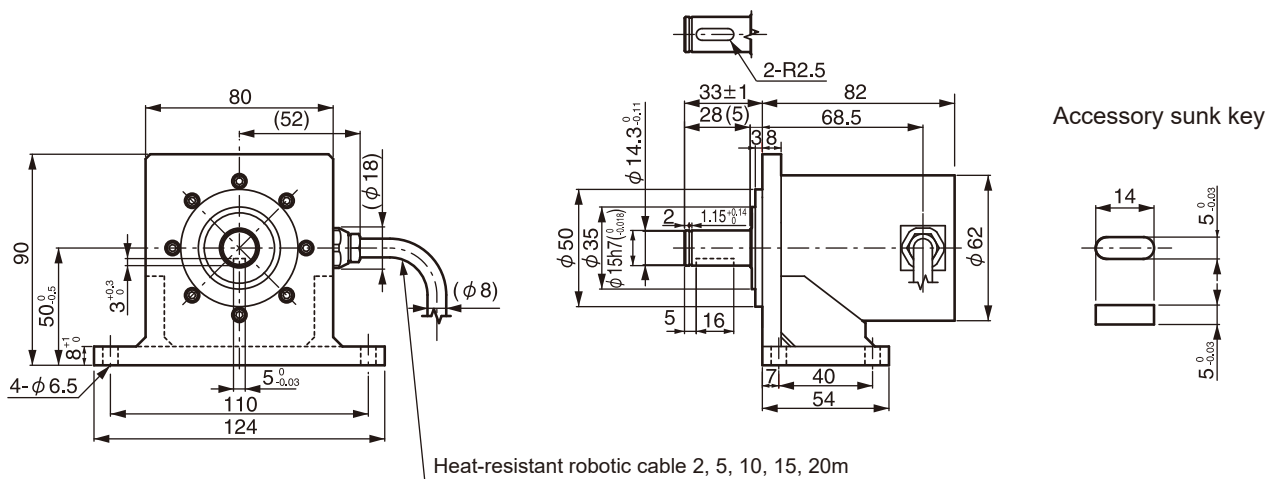

●VRE-10TP068FK□ Flange-mount type

●VRE-10TP068LK□ Base-mount type

●VRE-10TP068MK□ Face-mount type