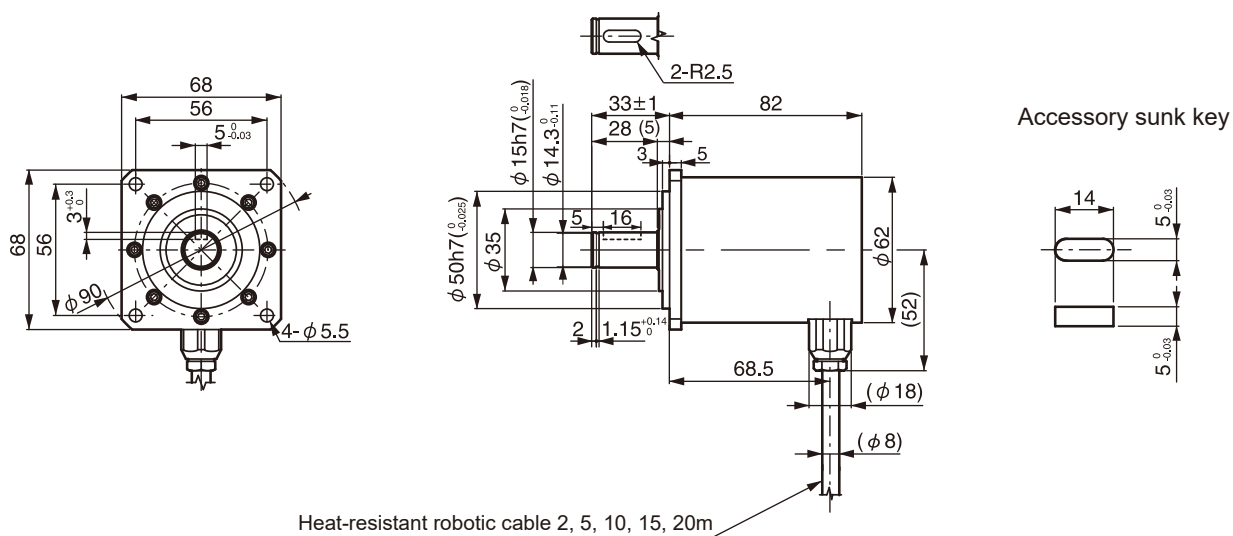

●VRE-10TP068FK□ Flange-mount type

●VRE-10TP068LK□ Base-mount type

●VRE-10TP068MK□ Face-mount type